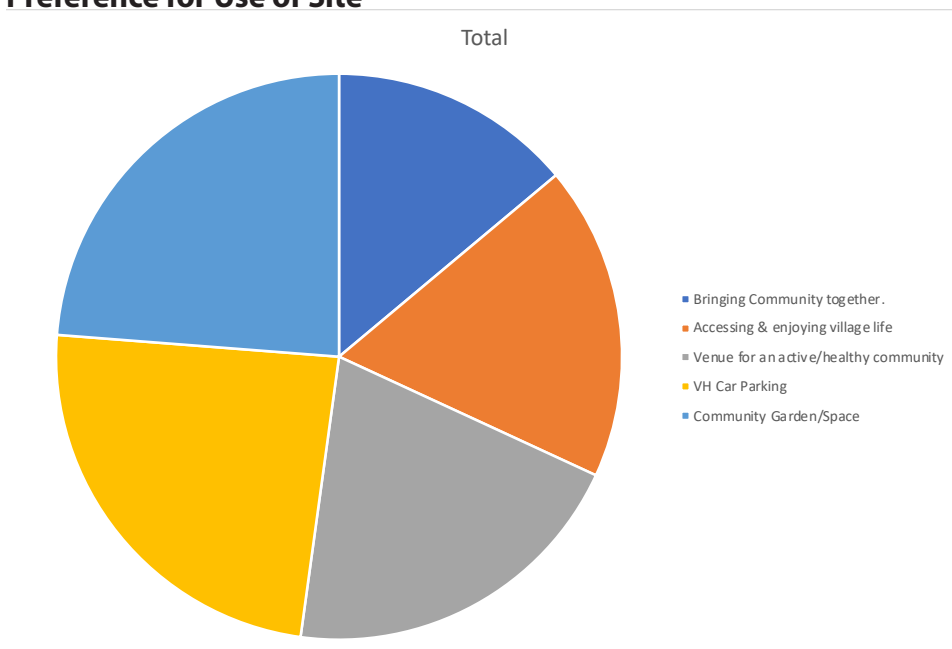

Preference for Use of Site