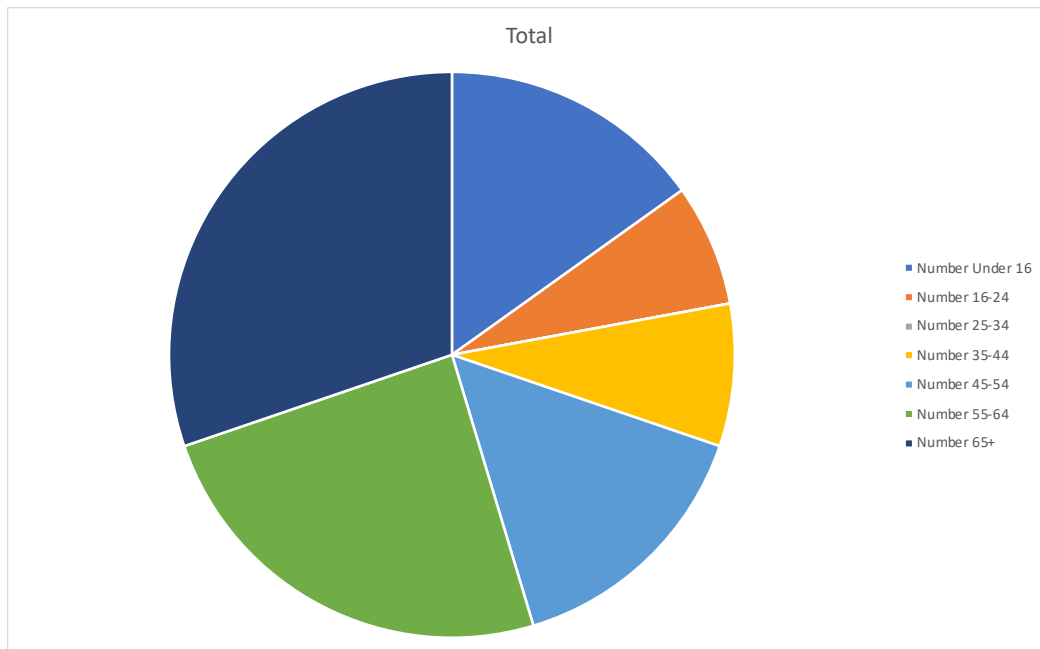

Household Ages